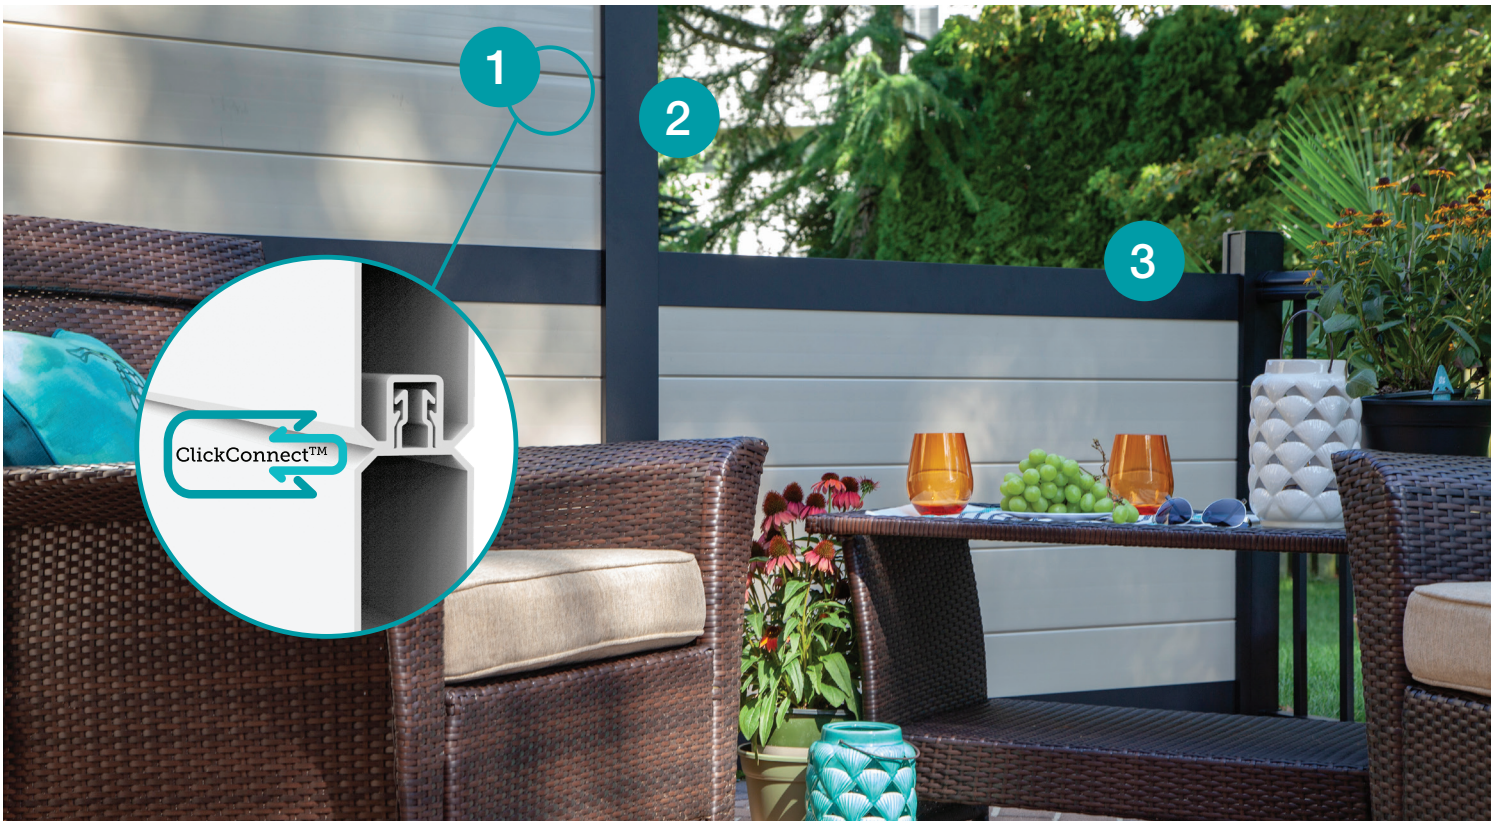

POWDER-COATED ALUMINUM COMPONENTS

Durable powder-coated aluminum posts and bottom, mid, and top rails create a strong and safe system for your privacy railing solution. Our powder-coated aluminum is AAMA certified, rust proof, and performs at more than 3 times the industry standard of 3,000 hours!